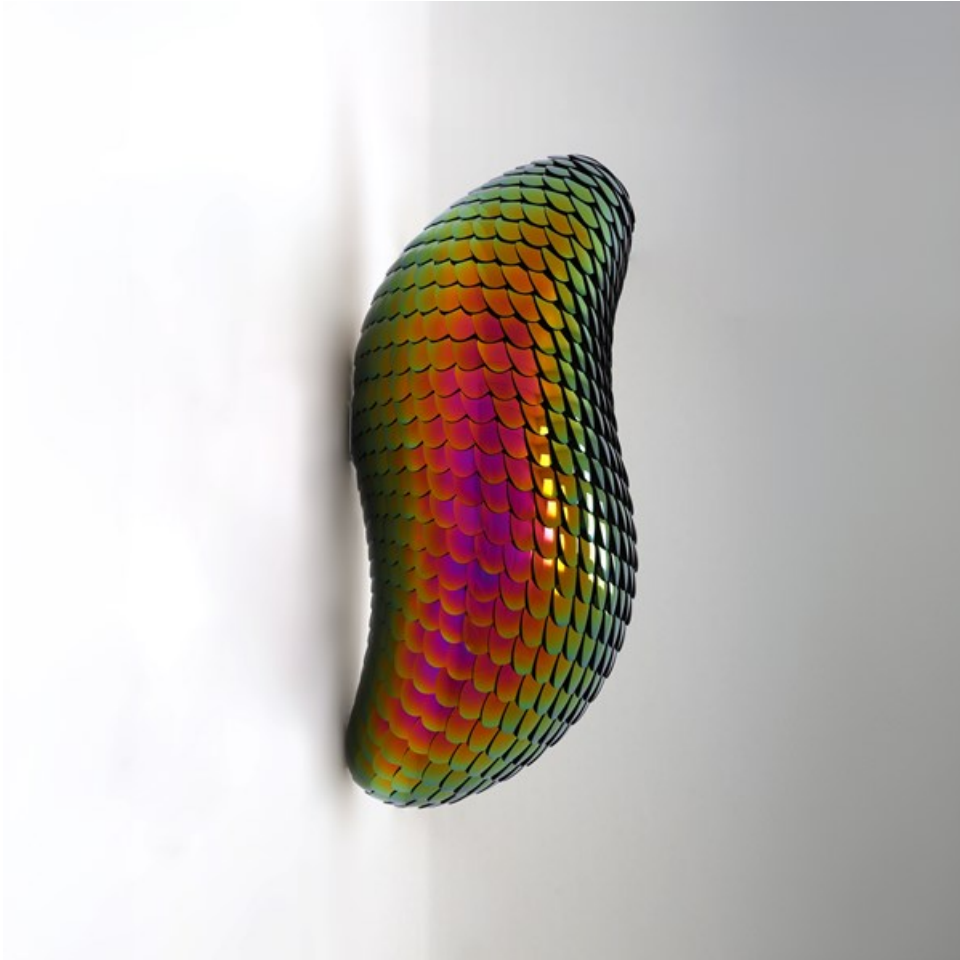

PAN

AMSTERDAM

ARTITLEDCONTEMPORARY

Cocoon (Pink)

Mixed media / Wall sculpture / Lenses on wood