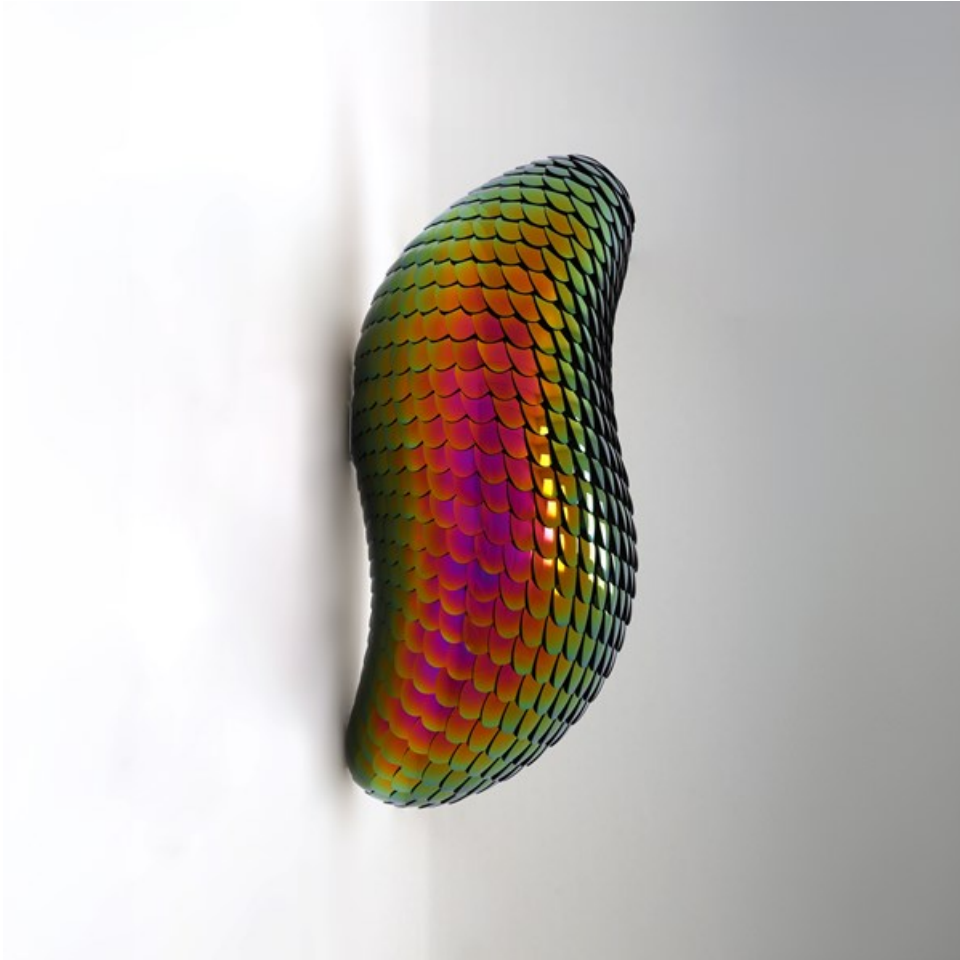

PAN

AMSTERDAM

ARTITLEDCONTEMPORARY

Cocoon (Pink)

Mixed media / Lenses on wood