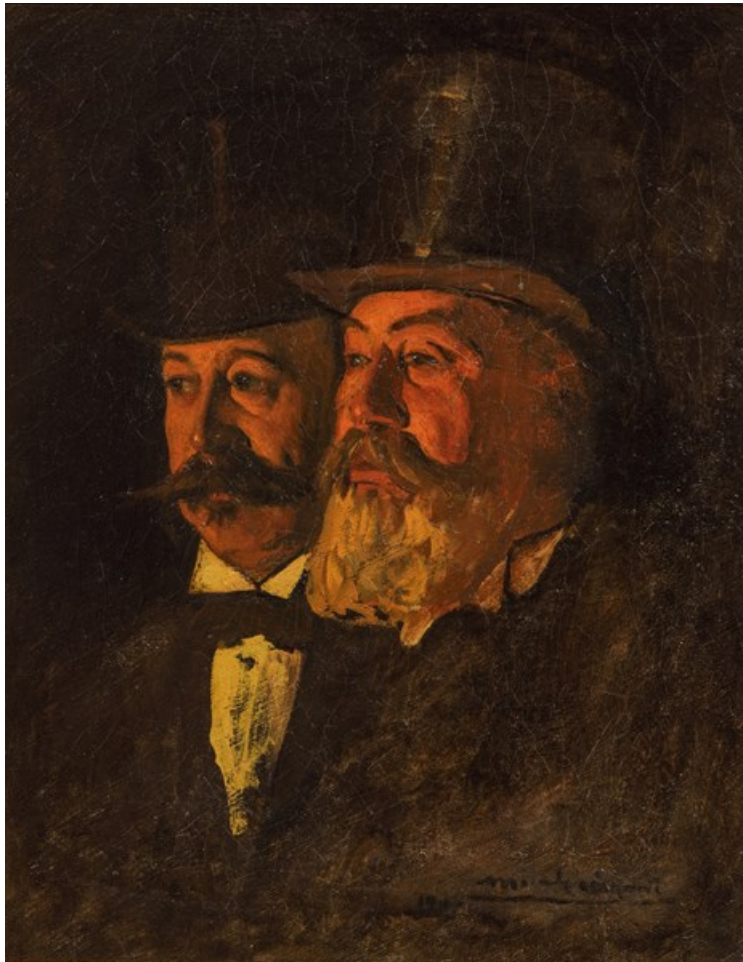

# PAN

AMSTERDAM

UBBENS ART

To the opera

Signed and dated 1907

Oil on canvas

41,5 x 32 cm