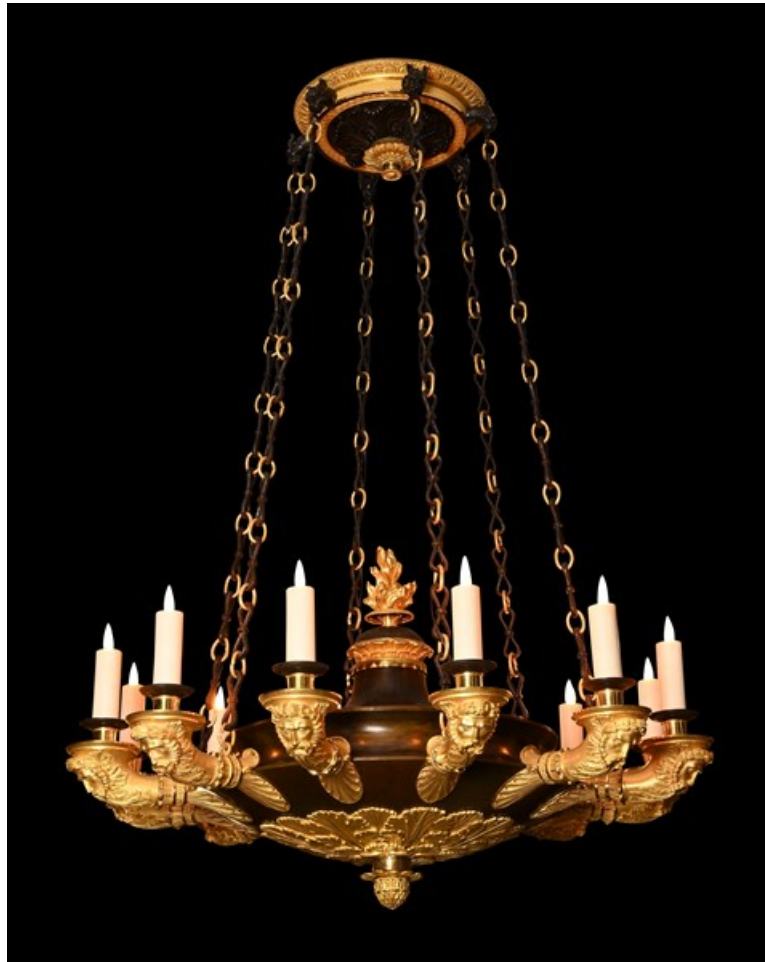

PAN

AMSTERDAM

LIMBURG ANTIQUAIRS

A French Empire discus chandelier

France Empire period, circa 1810