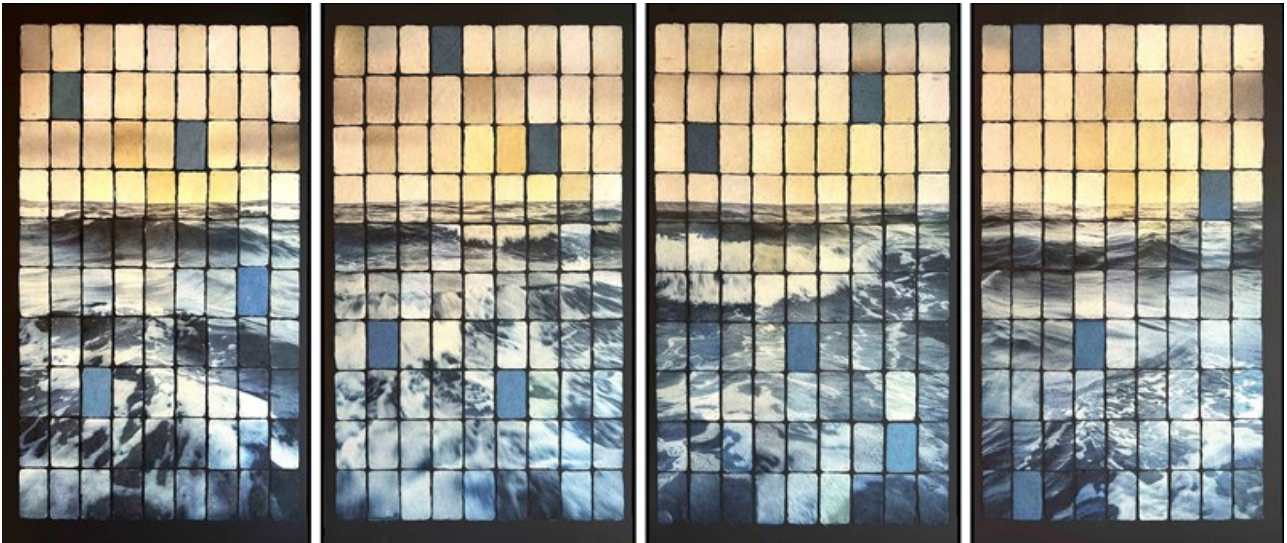

PAN

AMSTERDAM

BILDHALLE

360 monotypes via photo emulsion transfer on handmade paper cards
106 x 248 cm, each work 106 x 62 cm
Unique piece