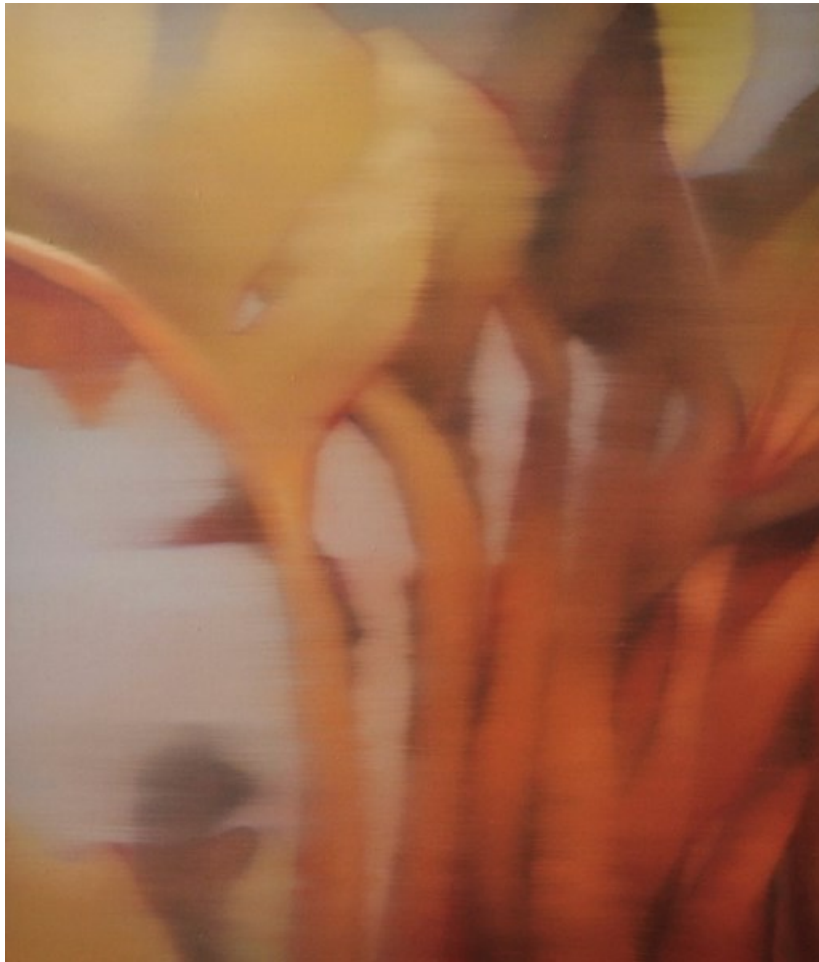

PAN

AMSTERDAM

ENARI GALLERIES B.V.

Bleached palms

2023

Signed and dated on the back
Oil and acrylic glaze on canvas
70 x 60 cm (deep frame canvas)