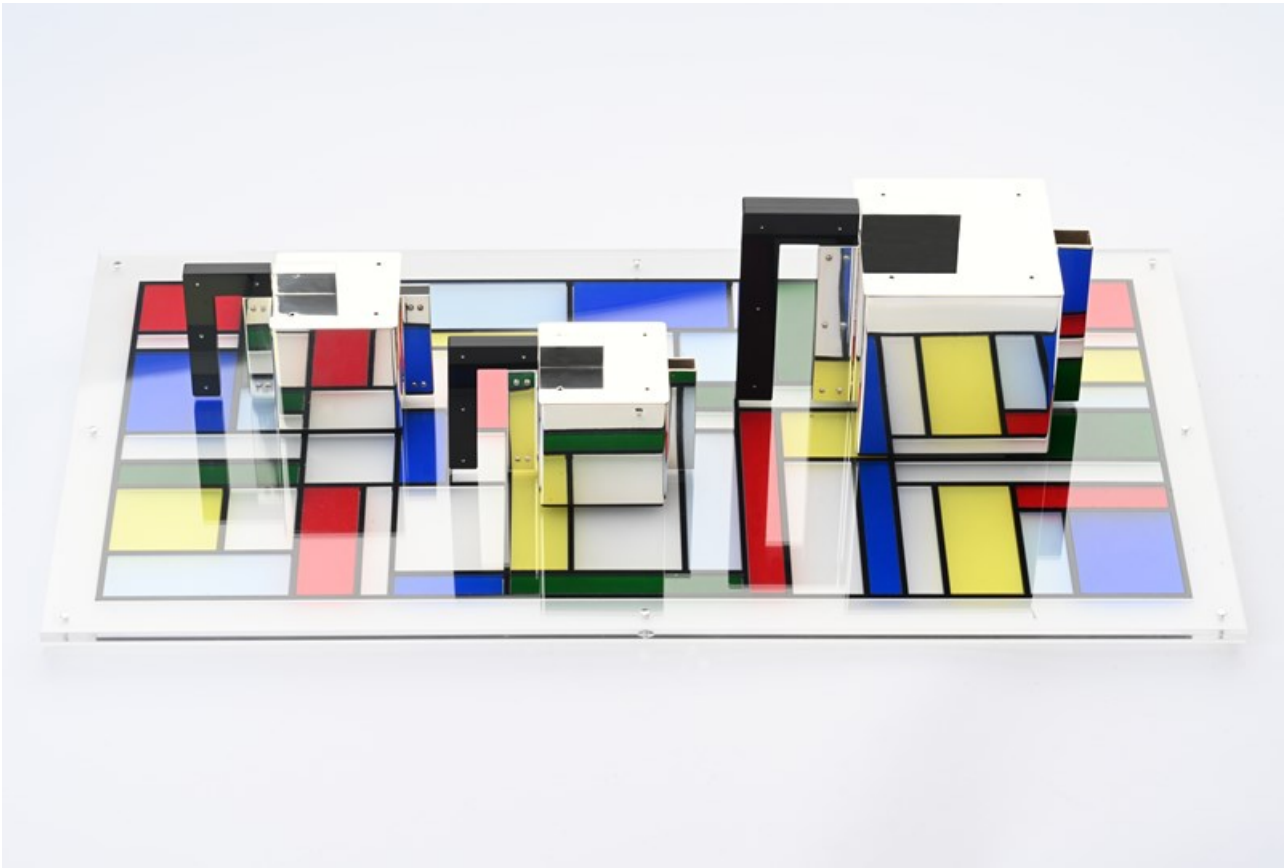

# PAN

AMSTERDAM

## PASSI GALERIE

'straight on' tea set

4 part tea serving set 2024  
silver 925/000 and acrylic glass  
L x B x H 50 x 25 x 15 cm.

Inspired on dutch "de stijl" Art group and stained glass in dutch houses out the same period.