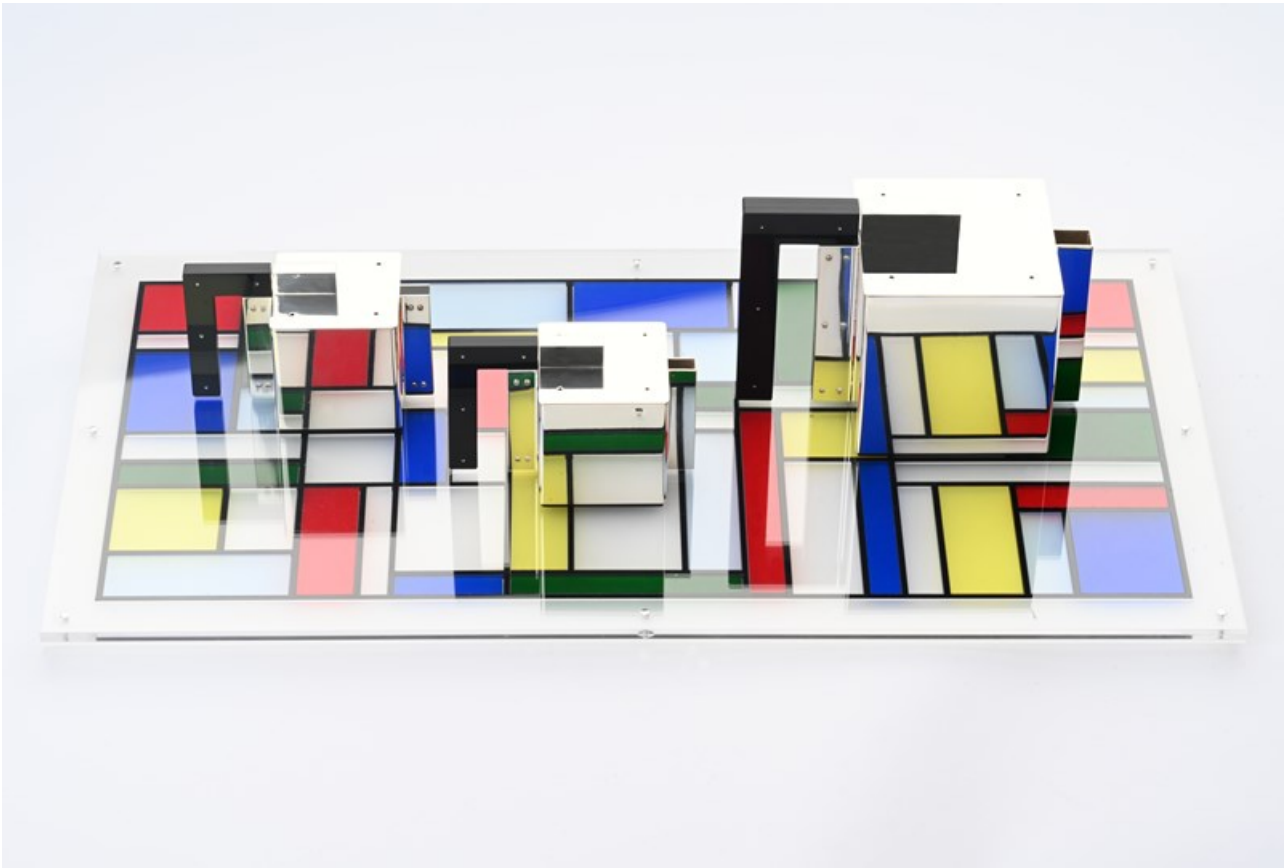

PAN

AMSTERDAM

PASSI GALERIE

'straight on' tea set

4 part tea serving set 2024
silver 925/000 and acrylic glass
L x B x H 50 x 25 x 15 cm.

Inspired on dutch "de stijl" Art group and stained glass in dutch houses out the same period.