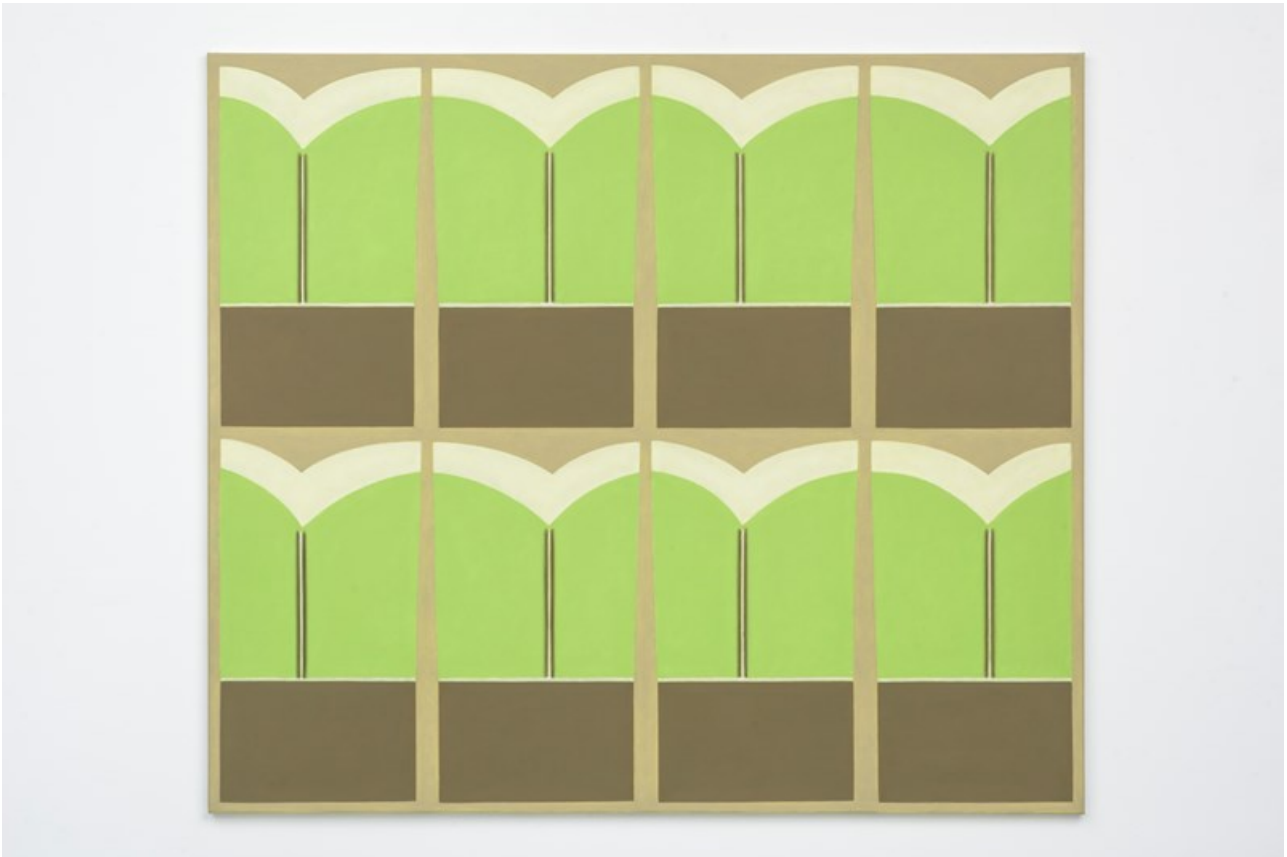

# PAN

AMSTERDAM

SLEWE GALLERY

Composition with eight Plants

Jan Roeland, Composition with eight Plants, 2008, oil on linen, 130 x 150 cm