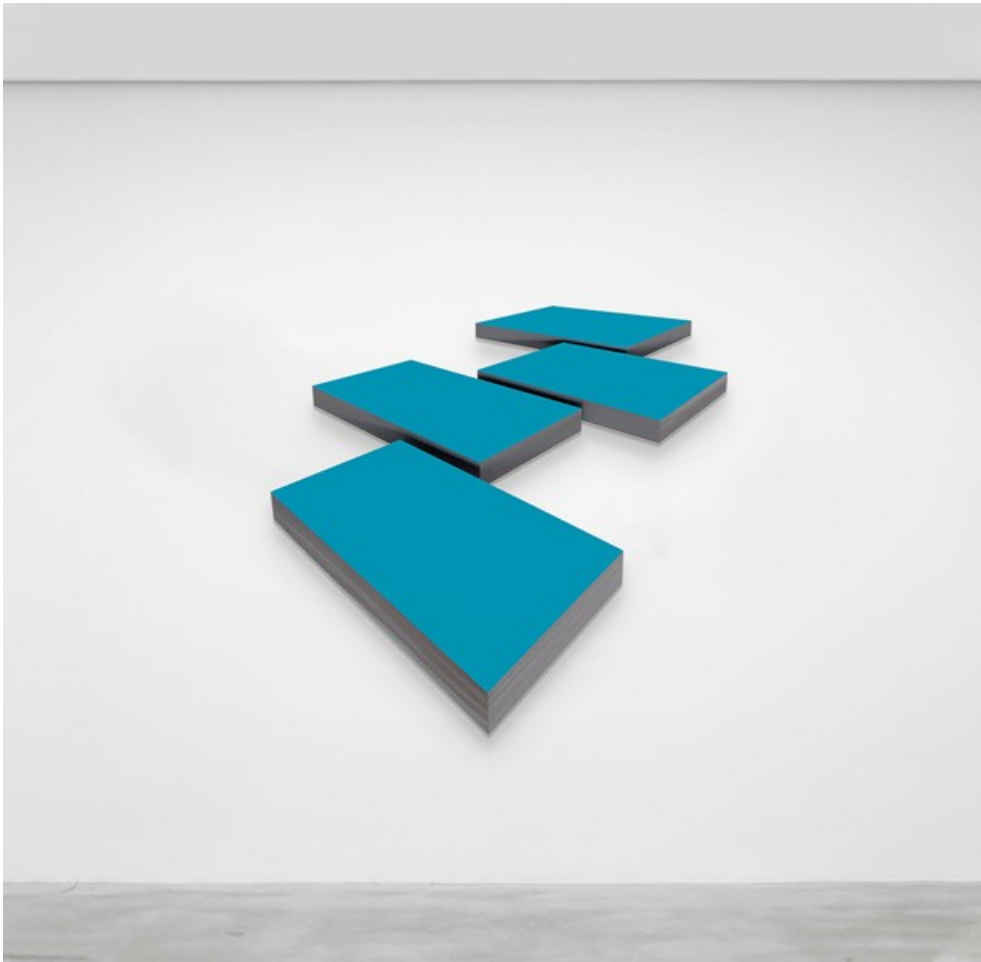

PAN

AMSTERDAM

DEP ART GALLERY

UNIT

2023, 4-parts, Acrylic on steel, 113x120x9 cm