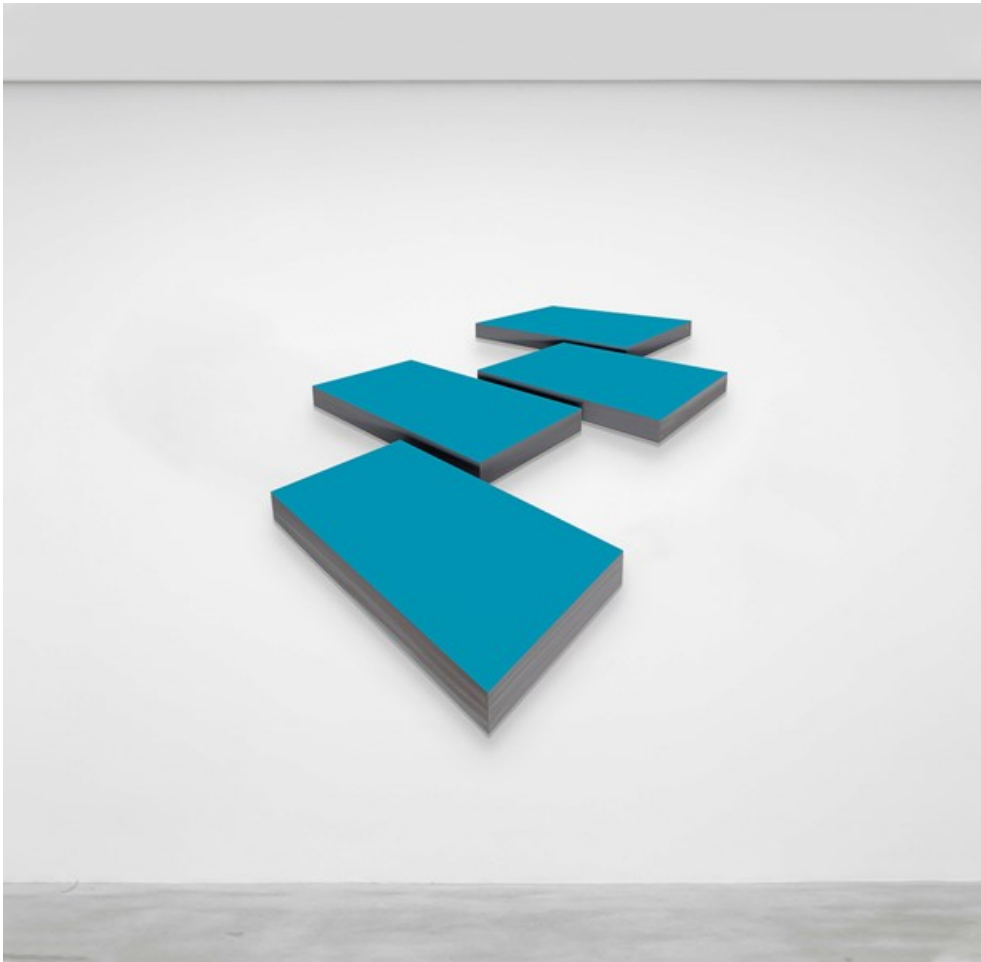

# PAN

AMSTERDAM

DEP ART GALLERY

UNIT

2023, 4-parts, Acrylic on steel, 113x120x9 cm