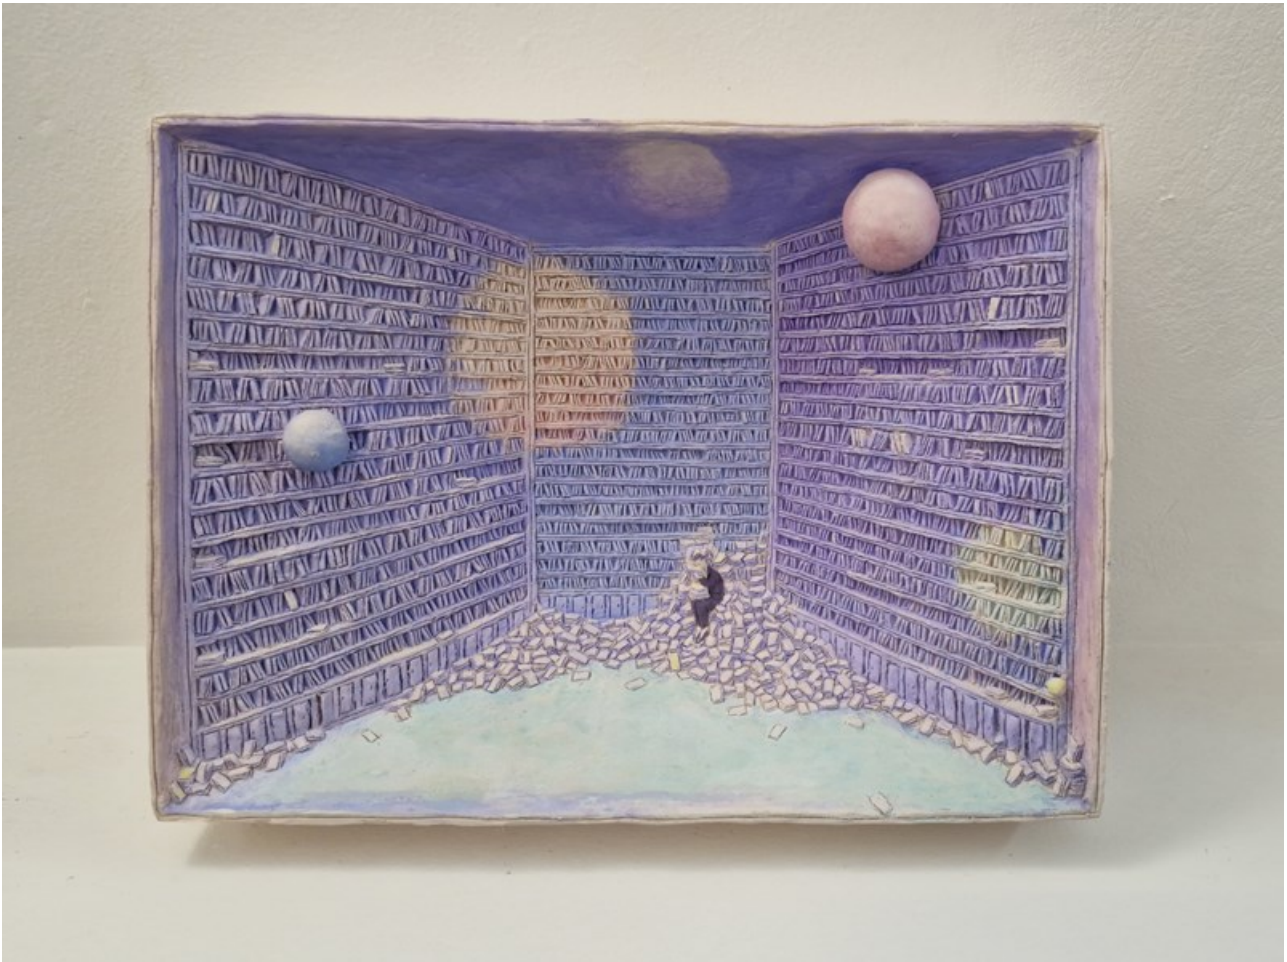

PAN

AMSTERDAM

DEP ART GALLERY

Pensierini domestici

2024, terracotta, 43 x 58 x 12 cm