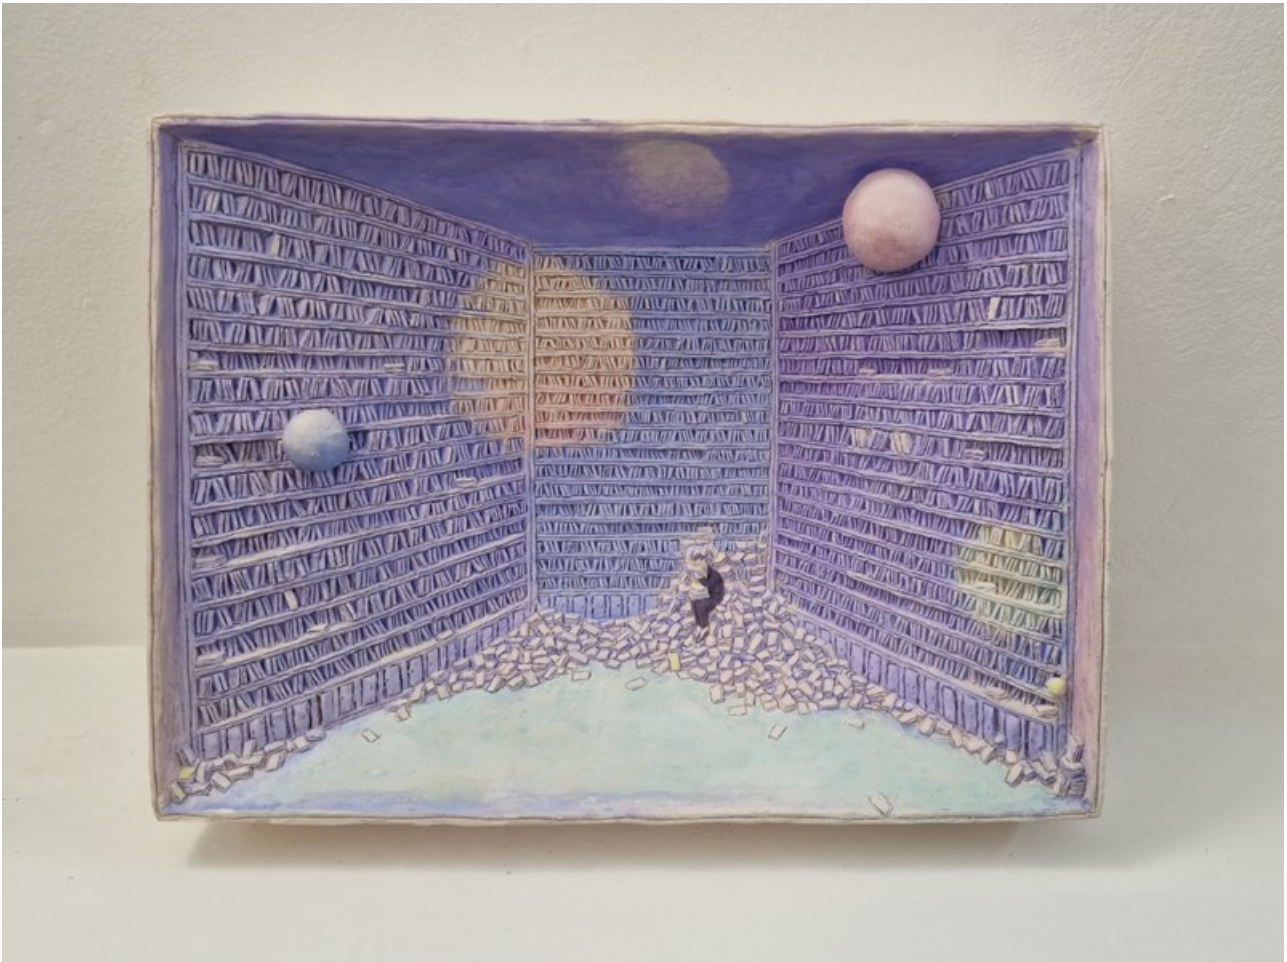

# PAN

AMSTERDAM

DEP ART GALLERY

Pensierini domestici

2024, terracotta, 43 x 58 x 12 cm