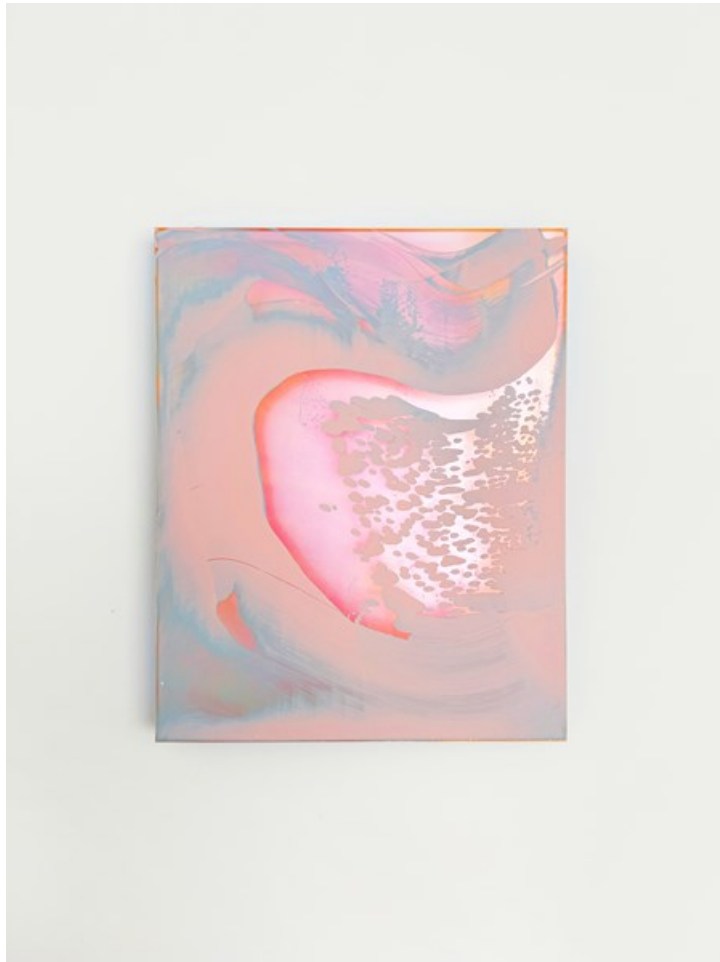

PAN

AMSTERDAM

ROOT GALLERY

Mirroring Reflections XXVII

Mirroring Reflections XXVII

50 x 40 x 4 cm

mixed media

2024

From the series Mirroring Reflections

Mirroring Reflections is a translation to Lisette Schumacher's previous series in which she added a mirror to the backdrop of the artwork. This mirror reflects the painting on the frontside, creating an extra layer of depth which gives the work an almost sculptural character.

Endless reflections of sun on glass and water were the starting points to create Lisette's Mirroring Reflections series. During her residency in Los Angeles (April - May 2022), she visited The Stahl House, located in the Hollywood Hills. It was designed by Buck Stahl and Pierre Koenig in 1959-60. She was stunned by the pure beauty and tranquility of the Stahl House. During her stay, Lisette noticed an intriguing play of reflections in the glass facades of the home, caused by the water of the swimming pool and the reflections of the sun. She wanted to create a body of work that would

visualize her observations and bring an ode to the family home, built from glass and steel. The Stahl House has become the figurehead of modern architecture in Los Angeles. She picked the color palette based on the local rocks, succulents, interior and the swimming pool.