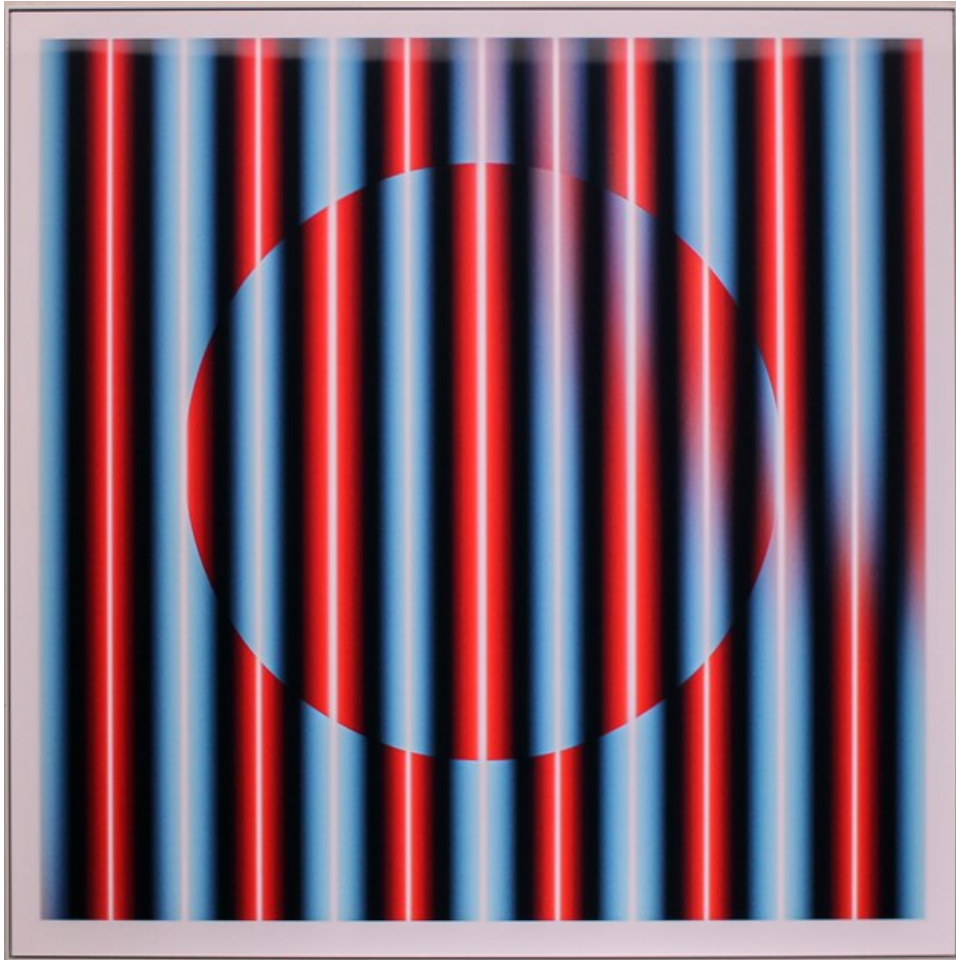

# PAN

AMSTERDAM

KUNSTHANDEL MEIJER

Light Lines\_blue- red, 2024